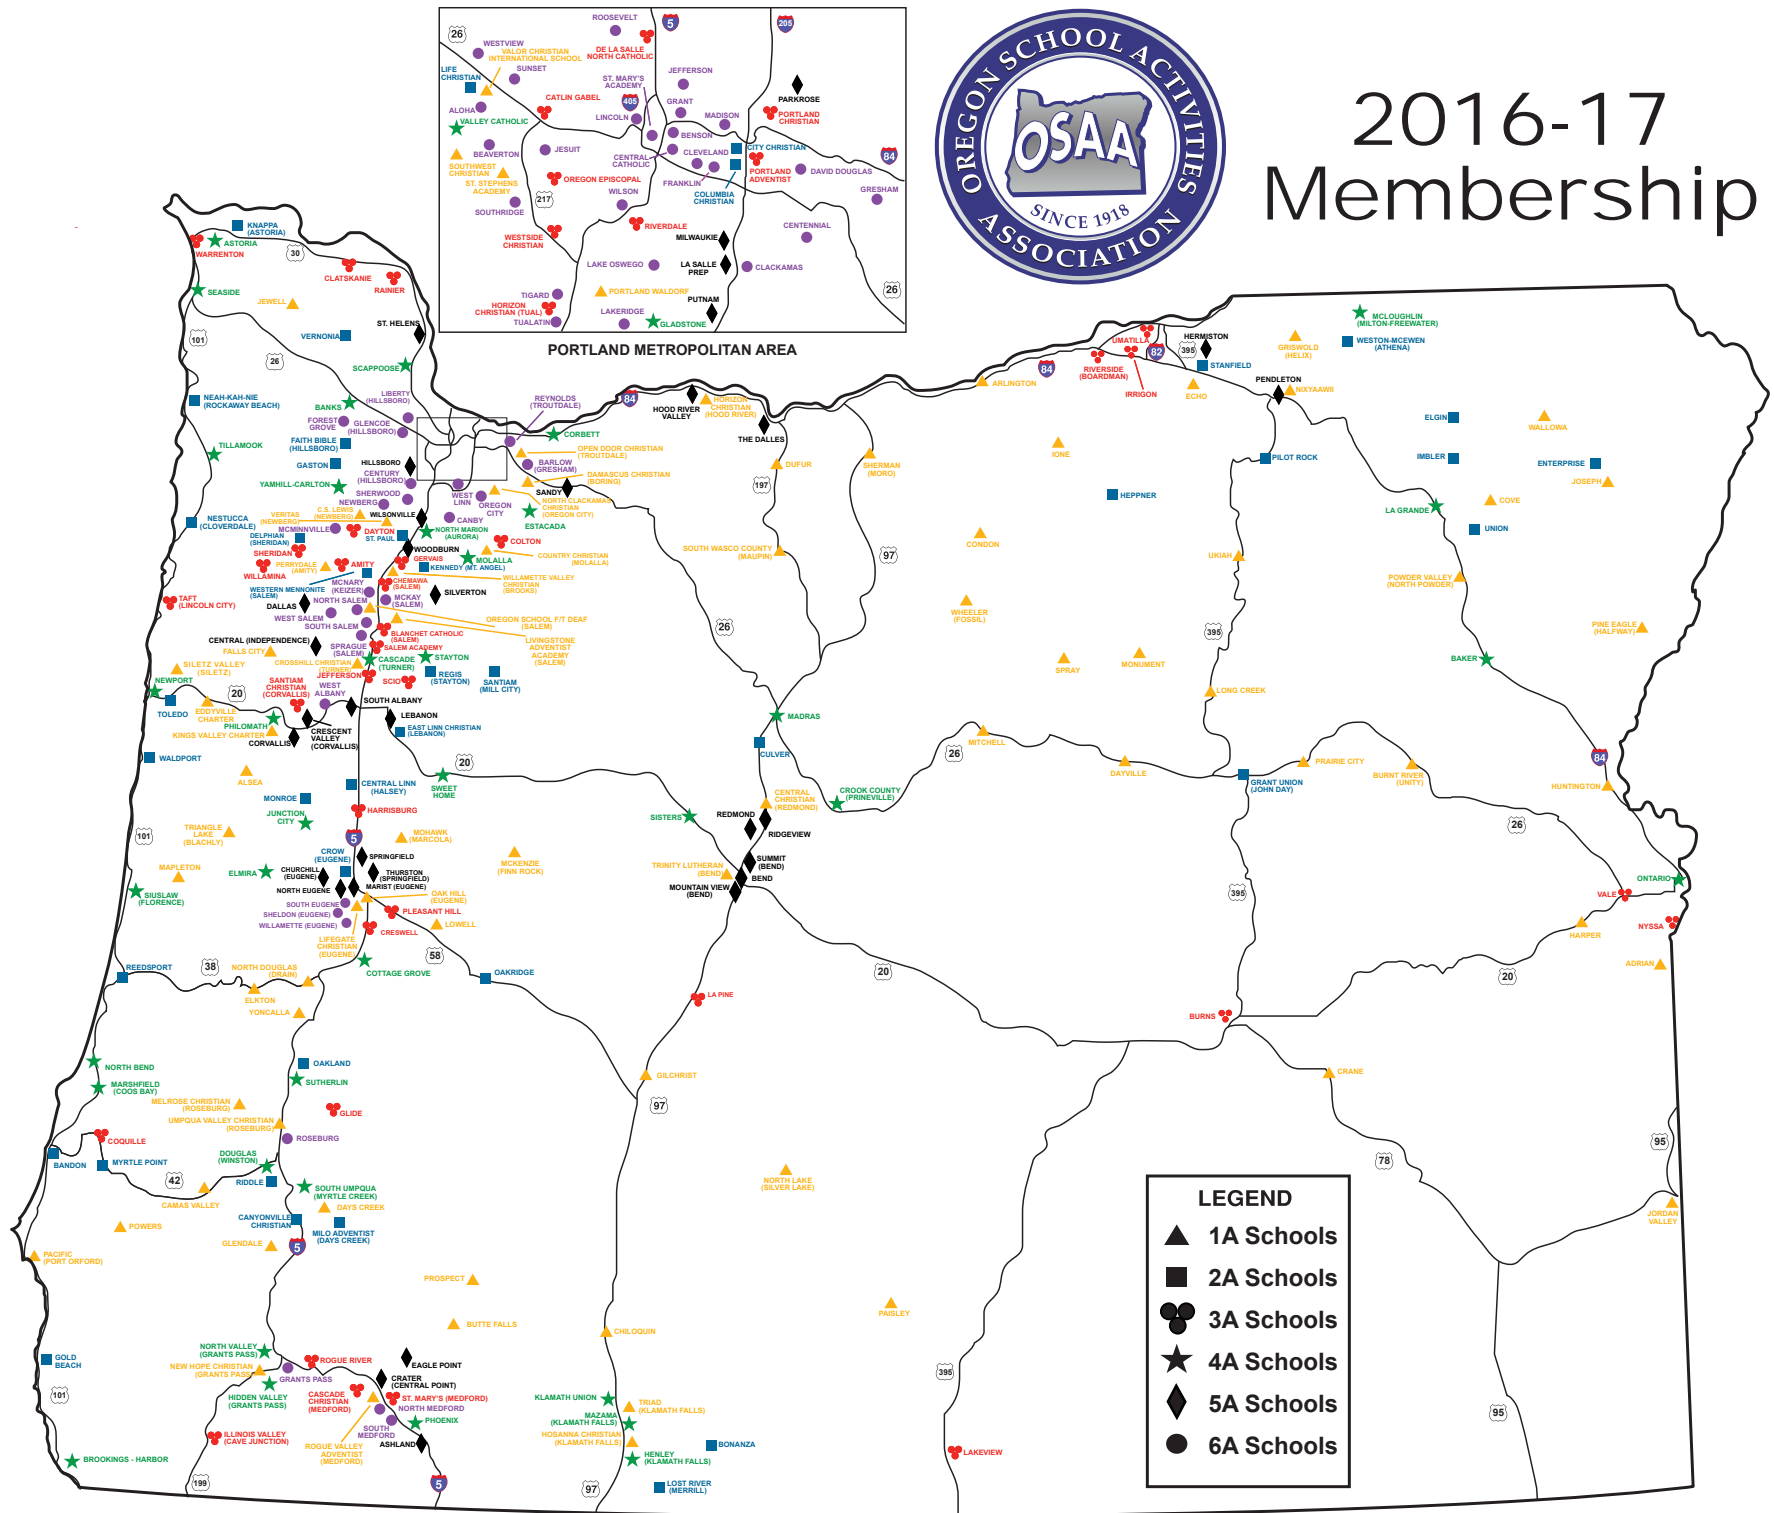

2016-17 Membership