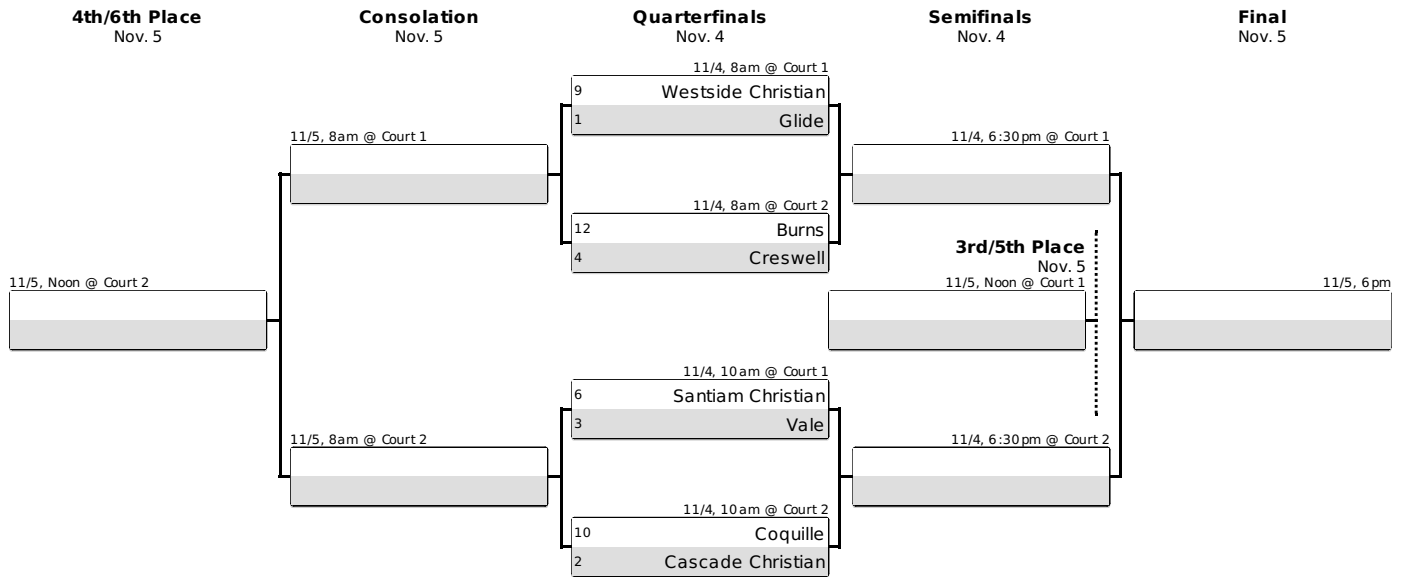

2016 OSAA / U.S. Bank / Les Schwab Tires 3A Volleyball State Championship

November 4-5, Forest Grove High School

Round 1
Oct. 29

10/29, 2:30pm	
16 St. Mary's, Medford	0
1 Glide	3
25-15, 25-6, 25-12	

10/29, 7pm	
9 Westside Christian	3
8 Blanchet Catholic	2
25-23, 25-20, 12-25, 20-25, 15-11	

10/29, 2pm	
12 Burns	3
5 Salem Acad.	2
25-21, 19-25, 12-25, 25-14, 15-11	

10/29, 2pm	
13 Oregon Episcopal	0
4 Creswell	3
26-24, 25-23, 25-11	

Round 1
Oct. 29

10/29, 1pm (MT)	
0 Dayton	14
3 Vale	3
9-25, 19-25, 17-25	

10/29, 4pm	
0 Portland Christian	11
3 Santiam Christian	6
25-19, 25-15, 25-18	

10/29, 2pm	
3 Coquille	10
2 Rainier	7
22-25, 25-22, 21-25, 25-15, 15-11	

10/29, 3pm	
0 Scio	15
3 Cascade Christian	2
25-8, 25-15, 25-8	

The better ranked team shall be the designated home team (bottom team in the matchup).