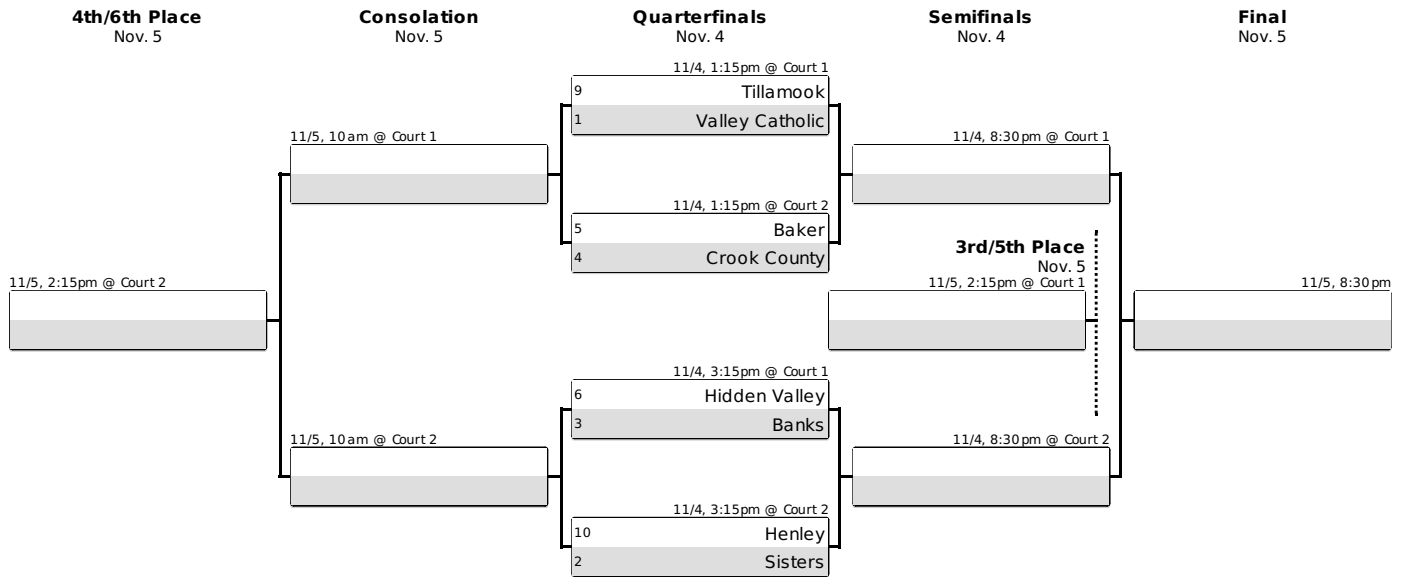

2016 OSAA / U.S. Bank / Les Schwab Tires 4A Volleyball State Championship

November 4-5, Forest Grove High School

Round 1
Oct. 29

10/29, 4pm	
16 Sutherlin	0
1 Valley Catholic	3
25-15, 25-14, 25-10	

10/29, 1pm	
9 Tillamook	3
8 Siuslaw	0
25-18, 25-23, 25-18	

10/29, 2pm	
12 Douglas	1
5 Baker	3
25-20, 25-19, 22-25, 25-23	

10/29, Noon	
13 Scappoose	0
4 Crook County	3
25-11, 25-14, 25-10	

Round 1
Oct. 29

10/29, 3pm	
1 Philomath	14
3 Banks	3
24-26, 25-13, 25-17, 25-15	

10/29, 6pm	
0 Cottage Grove	11
3 Hidden Valley	6
25-23, 25-15, 25-21	

10/29, 6pm	
3 Henley	10
2 Cascade	7
21-25, 25-17, 25-19, 24-26, 15-11	

10/29, 1pm	
0 Seaside	15
3 Sisters	2
25-14, 25-16, 25-18	

The better ranked team shall be the designated home team (bottom team in the matchup).